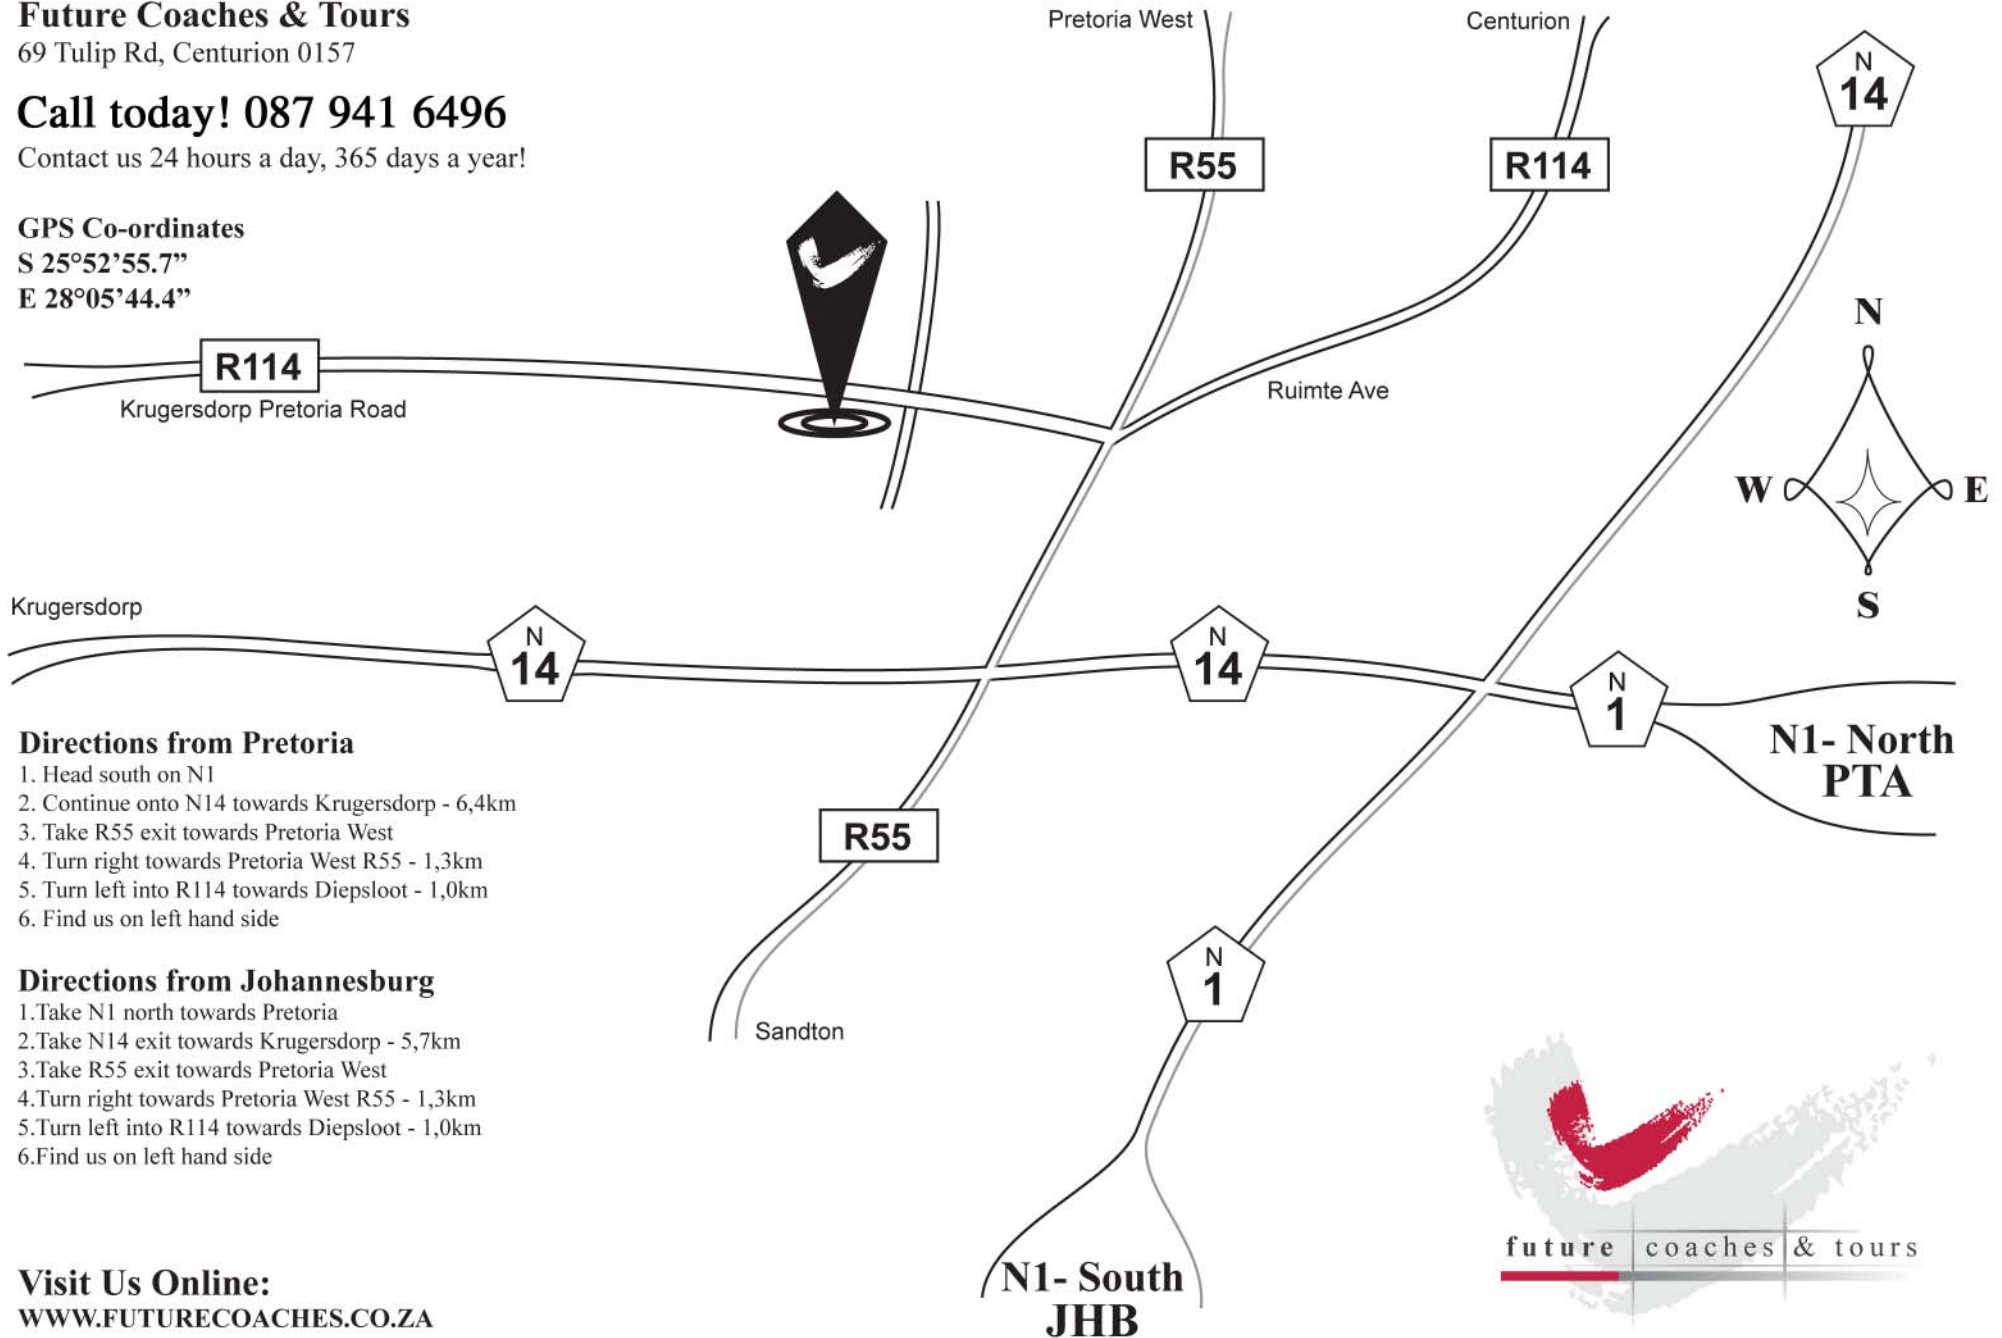

#### GPS Co-ordinates

S 25°52'55.7"

E 28°05'44.4"

#### Directions from Pretoria

1. Head south on N1
2. Continue onto N14 towards Krugersdorp - 6,4km
3. Take R55 exit towards Pretoria West
4. Turn right towards Pretoria West R55 - 1,3km
5. Turn left into R114 towards Diepsloot - 1,0km
6. Find us on left hand side

#### Directions from Johannesburg

1. Take N1 north towards Pretoria
2. Take N14 exit towards Krugersdorp - 5,7km
3. Take R55 exit towards Pretoria West
4. Turn right towards Pretoria West R55 - 1,3km
5. Turn left into R114 towards Diepsloot - 1,0km
6. Find us on left hand side